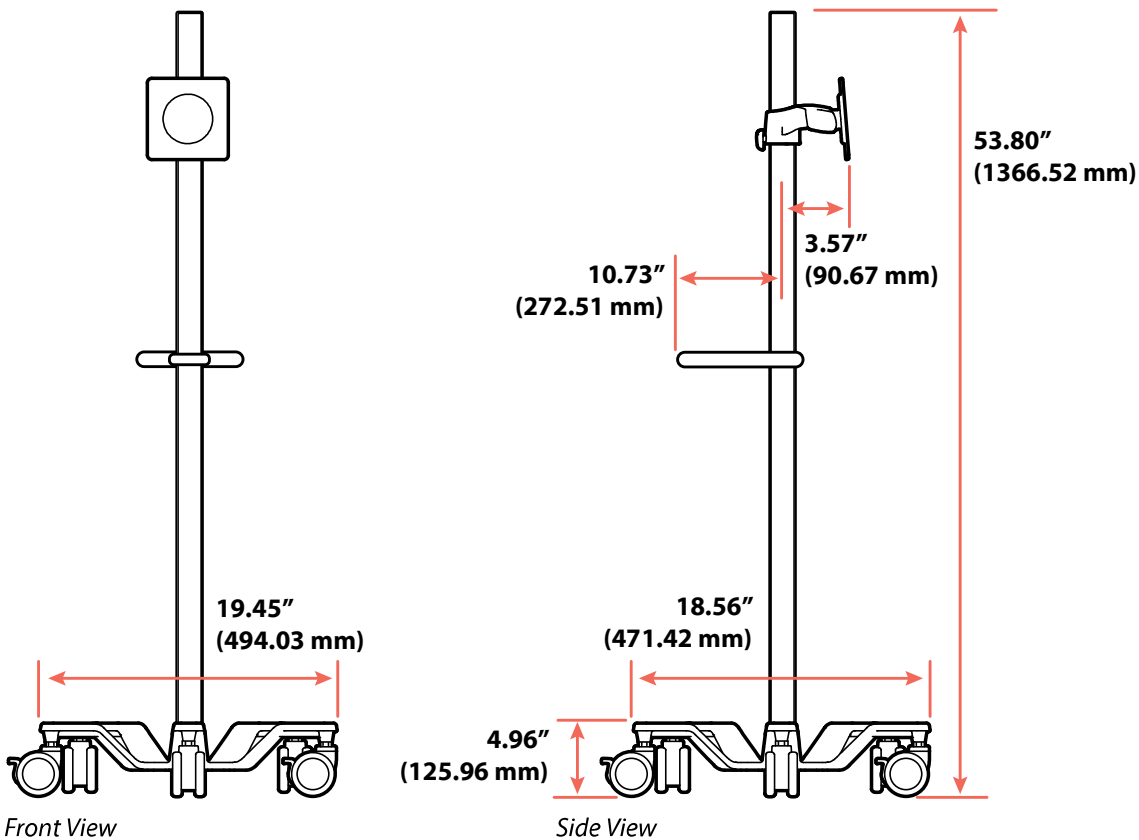

StyleView® Pole Cart

Range of Motion:

Tilt – Forward and Backward

Rotate – Portrait/Landscape

Dimensions:

StyleView® Pole Cart

Range of Motion:

Tilt – Forward and Backward