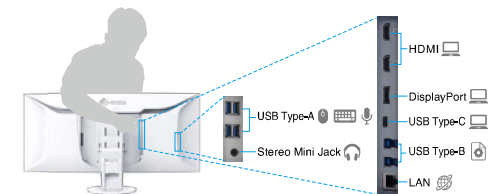

White or sleek black cabinet color with matching cables. Simple cable management for a clean workspace.

USB Type-C®

Streamlined connection with a single cable.

A single cable to display video, playback audio, transmit USB signals, supply power to peripherals, and provide network access.

Connectivity and Flexibility

A wide range of connections within arm's reach.

Easily accessible USB Type-C, DisplayPort, HDMI, USB upstream and downstream ports.