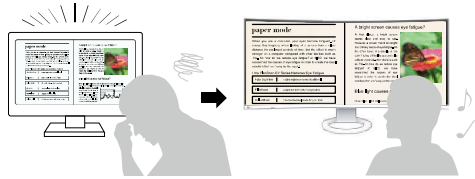

FlexScan EV3895

Say Goodbye to Tired Eyes

The EV3895 is equipped with functions to keep users' eyes comfortable throughout the day.

- Auto brightness control
- 80% blue light reduction
- Flicker-free viewing