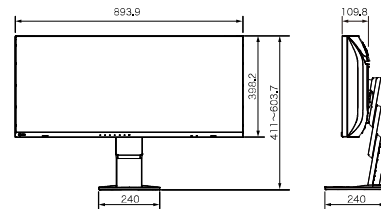

Dimensions (Unit : mm)

Visit Our Website
EIZO's Compatibility Testing Results

EIZO Corporation
153 Shimokashiwano, Hakusan, Ishikawa 924-8566 Japan
Phone +81-76-277-6794 Fax +81-76-277-6793
www.eizoglobal.com