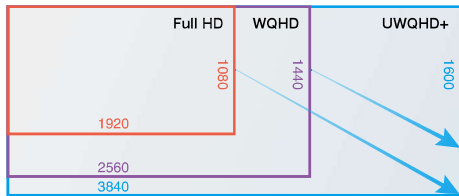

Ultrawide, Curved Monitor

More space and seamless viewing at a comfortable distance.

37.5 inches and 3840 x 1600 pixels – nearly triple the pixels to work with compared with Full HD monitors.

Before