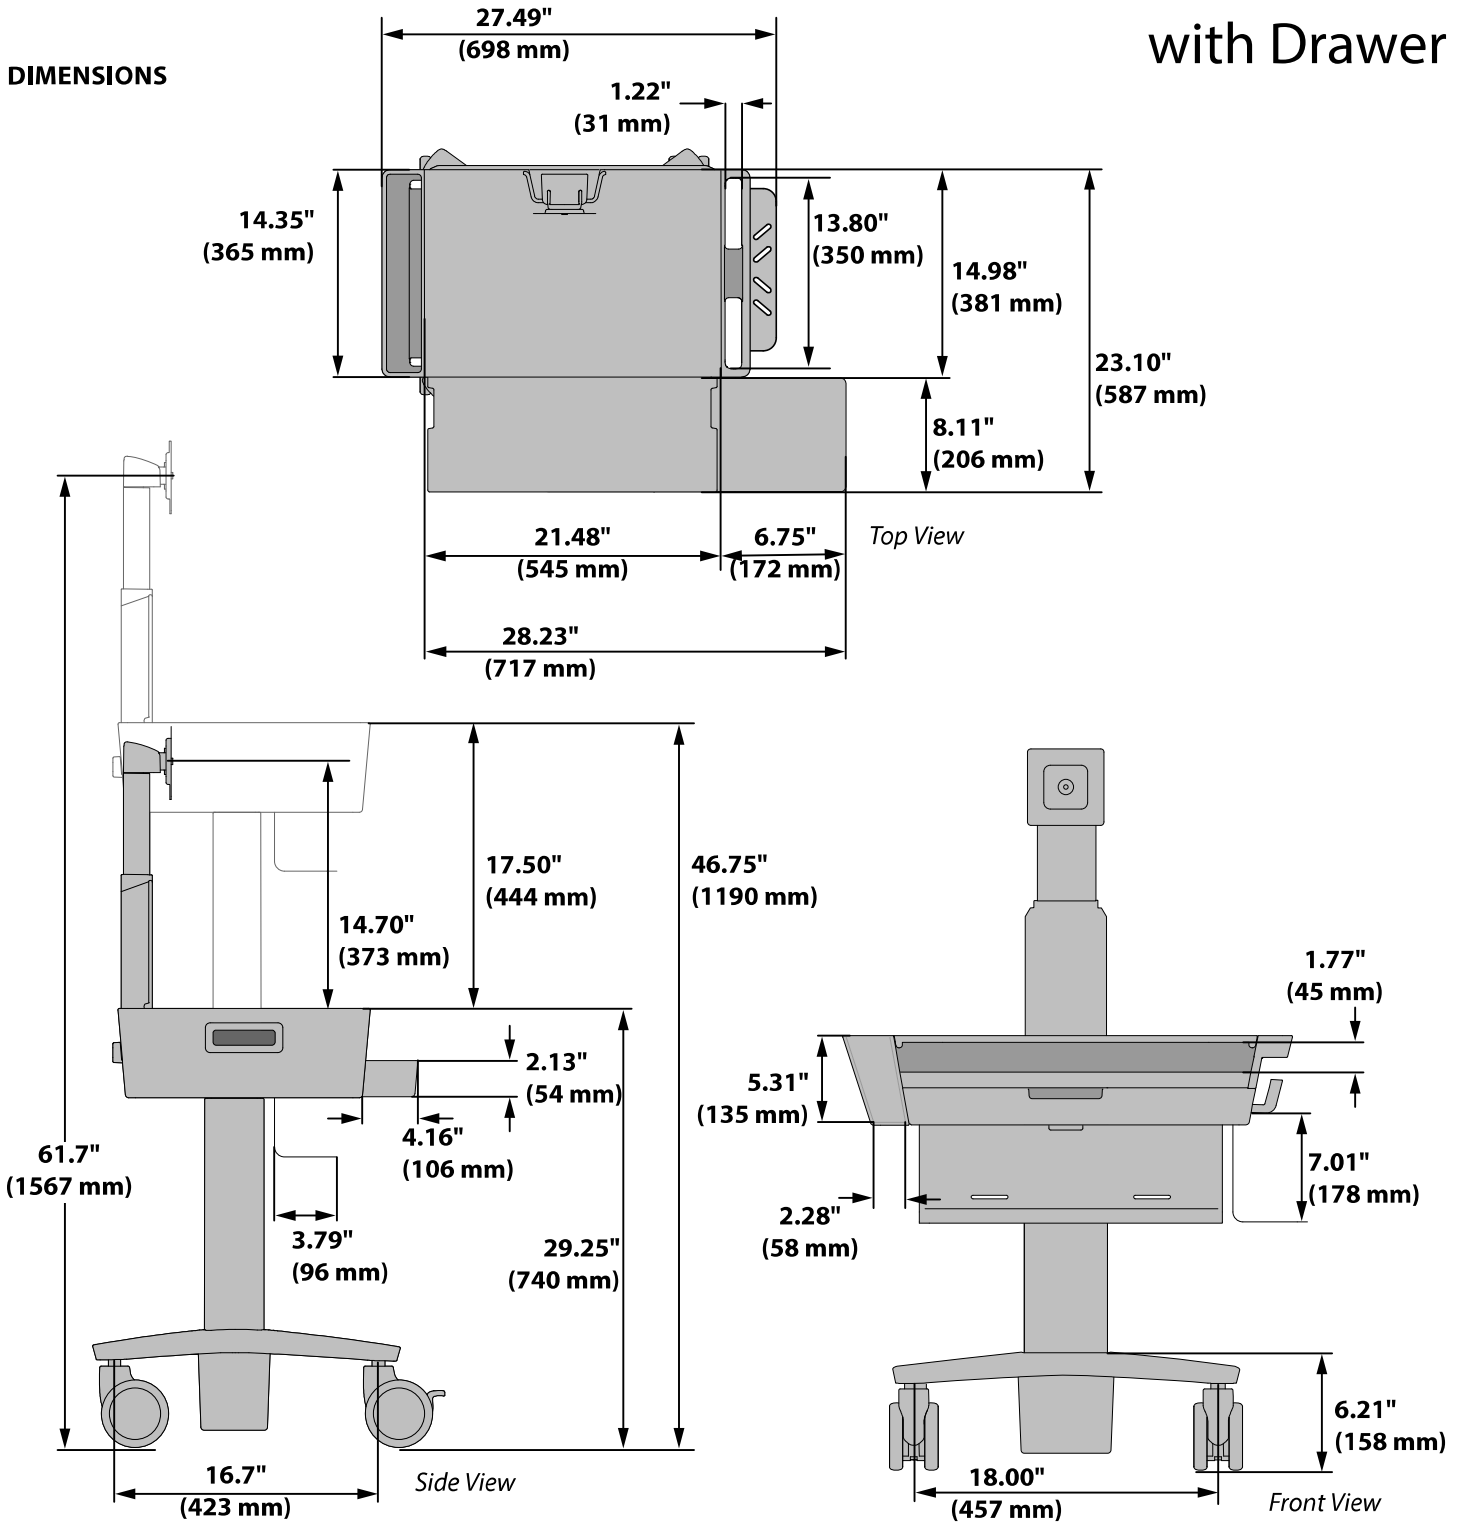

CareFit™ Slim LCD Cart with Drawer

DIMENSIONS

© 2018 Ergotron, Inc. rev. 11/21/2019 DIM-CFSlimLCDCartDeluxe Content is subject to change without notification

Americas Sales and Corporate Headquarter	EMEA Sales	APAC Sales	Worldwide OEM Sales
St. Paul, MN USA (800) 888-8458 +1-651-681-7600 www.ergotron.com sales@ergotron.com	Amersfoort, The Netherlands +31 33 45 45 600 www.ergotron.com info.eu@ergotron.com	Tokyo, Japan www.ergotron.com apaccustomerservice@ergotron.com	www.ergotron.com info.oem@ergotron.com

CareFit™ Slim LCD Cart with Drawer

WEIGHT CAPACITY

RANGE OF MOTION

© 2018 Ergotron, Inc. rev. 11/21/2019 DIM-CFSlimLCDCartDeluxe Content is subject to change without notification

Americas Sales and Corporate Headquarter	EMEA Sales	APAC Sales	Worldwide OEM Sales
St. Paul, MN USA (800) 888-8458 +1-651-681-7600 www.ergotron.com sales@ergotron.com	Amersfoort, The Netherlands +31 33 45 45 600 www.ergotron.com info.eu@ergotron.com	Tokyo, Japan www.ergotron.com apaccustomerservice@ergotron.com	www.ergotron.com info.oem@ergotron.com