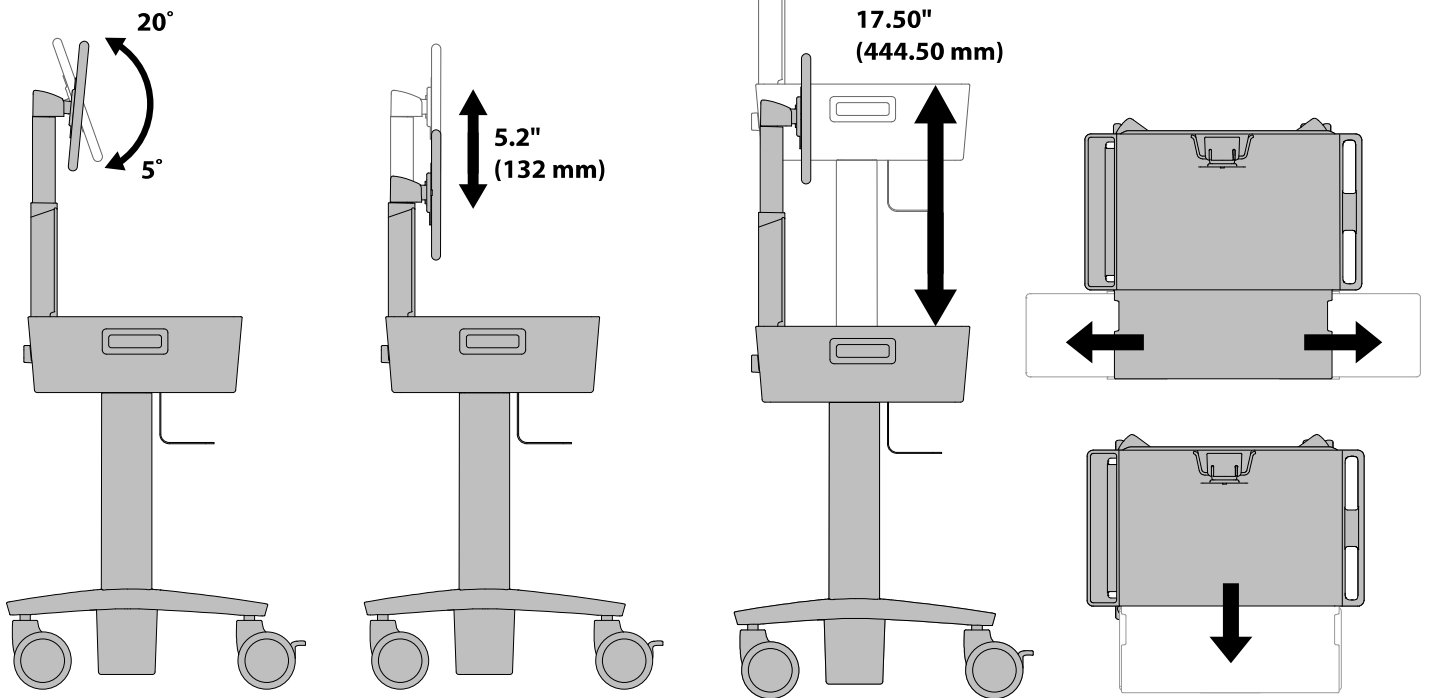

CareFit™ Slim LCD Cart with Drawer

DIMENSIONS

© 2018 Ergotron, Inc. rev. 11/21/2019 DIM-CFSlimLCDCartDeluxe Content is subject to change without notification

Americas Sales and Corporate Headquarter	EMEA Sales	APAC Sales	Worldwide OEM Sales
St. Paul, MN USA (800) 888-8458 +1-651-681-7600 www.ergotron.com sales@ergotron.com	Amersfoort, The Netherlands +31 33 45 45 600 www.ergotron.com info.eu@ergotron.com	Tokyo, Japan www.ergotron.com apaccustomerservice@ergotron.com	www.ergotron.com info.oem@ergotron.com

CareFit™ Slim LCD Cart with Drawer

WEIGHT CAPACITY

RANGE OF MOTION

© 2018 Ergotron, Inc. rev. 11/21/2019 DIM-CFSlimLCDCartDeluxe Content is subject to change without notification

Americas Sales and Corporate Headquarter	EMEA Sales	APAC Sales	Worldwide OEM Sales
St. Paul, MN USA (800) 888-8458 +1-651-681-7600 www.ergotron.com sales@ergotron.com	Amersfoort, The Netherlands +31 33 45 45 600 www.ergotron.com info.eu@ergotron.com	Tokyo, Japan www.ergotron.com apaccustomerservice@ergotron.com	www.ergotron.com info.oem@ergotron.com