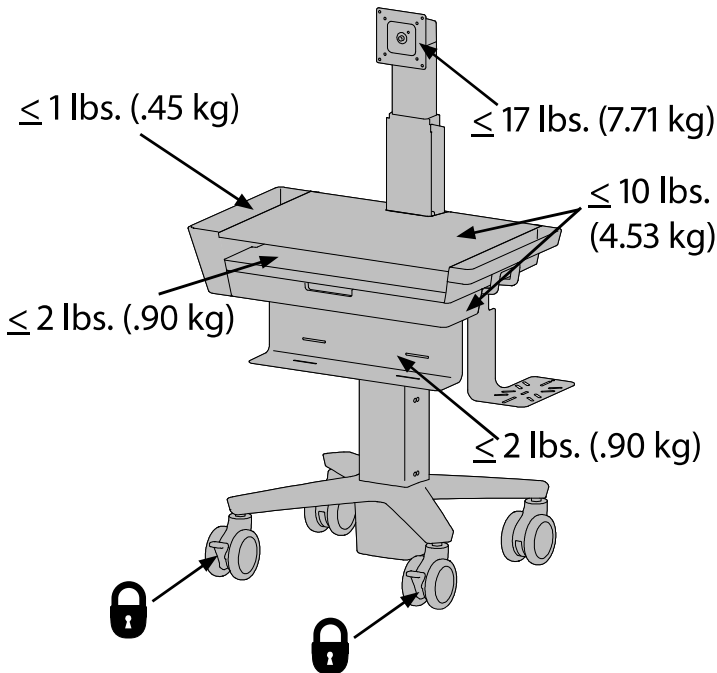

CareFit™ Slim LCD Cart with Drawer

DIMENSIONS

© 2018 Ergotron, Inc. rev. 11/21/2019 DIM-CFSlimLCDCartDeluxe Content is subject to change without notification

Americas Sales and Corporate Headquarter	EMEA Sales	APAC Sales	Worldwide OEM Sales
St. Paul, MN USA (800) 888-8458 +1-651-681-7600 www.ergotron.com sales@ergotron.com	Amersfoort, The Netherlands +31 33 45 45 600 www.ergotron.com info.eu@ergotron.com	Tokyo, Japan www.ergotron.com apaccustomerservice@ergotron.com	www.ergotron.com info.oem@ergotron.com

CareFit™ Slim LCD Cart with Drawer

WEIGHT CAPACITY

RANGE OF MOTION

© 2018 Ergotron, Inc. rev. 11/21/2019 DIM-CFSlimLCDCartDeluxe Content is subject to change without notification

Americas Sales and Corporate Headquarter	EMEA Sales	APAC Sales	Worldwide OEM Sales
St. Paul, MN USA (800) 888-8458 +1-651-681-7600 www.ergotron.com sales@ergotron.com	Amersfoort, The Netherlands +31 33 45 45 600 www.ergotron.com info.eu@ergotron.com	Tokyo, Japan www.ergotron.com apaccustomerservice@ergotron.com	www.ergotron.com info.oem@ergotron.com